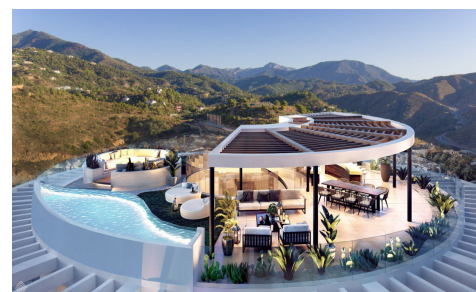

ES3764Z

**Penthouse in Marbella**

**€2,450,000**

3

3

174m<sup>2</sup>

N/A

The View Marbella - New prestigious living with panoramic viewsLuxury residencial complex between Marbella and BenahavisNew big apartments with 2 to 4 bedrooms This new luxury development enjoys breath-taking views from its huge terraces across the Mediterranean Sea towards Gibraltar and the coasts of Africa. From its elevated position just above Marbella's emblematic Golf Valley, the co...(Ask for More Details!)